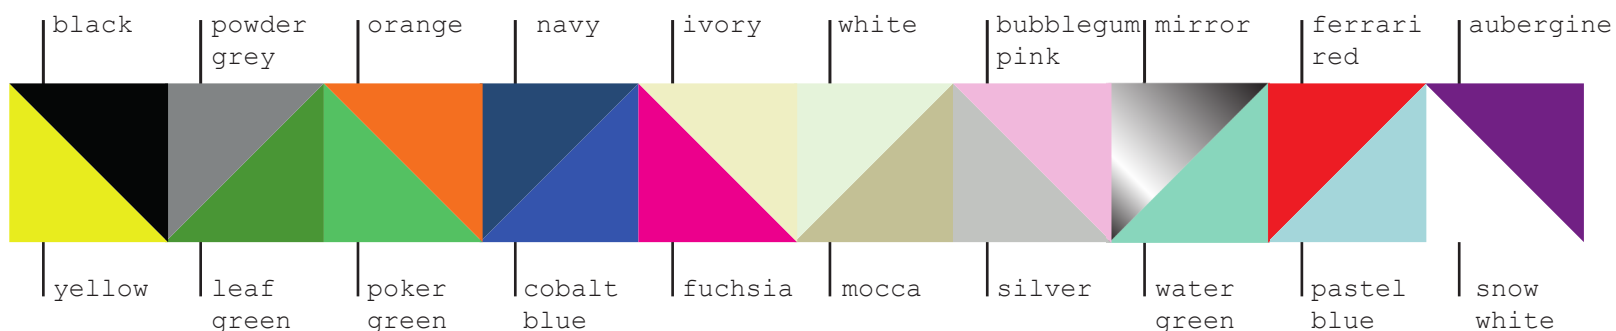

colours

Send your order to hola@conceptoindustrial.com

iConcept is a system composed of a glass surface (with different functions) and their respective magnetic accessories which are designed exclusively for proper functioning. iConcept not guarantee the operation of the system with other accessories.